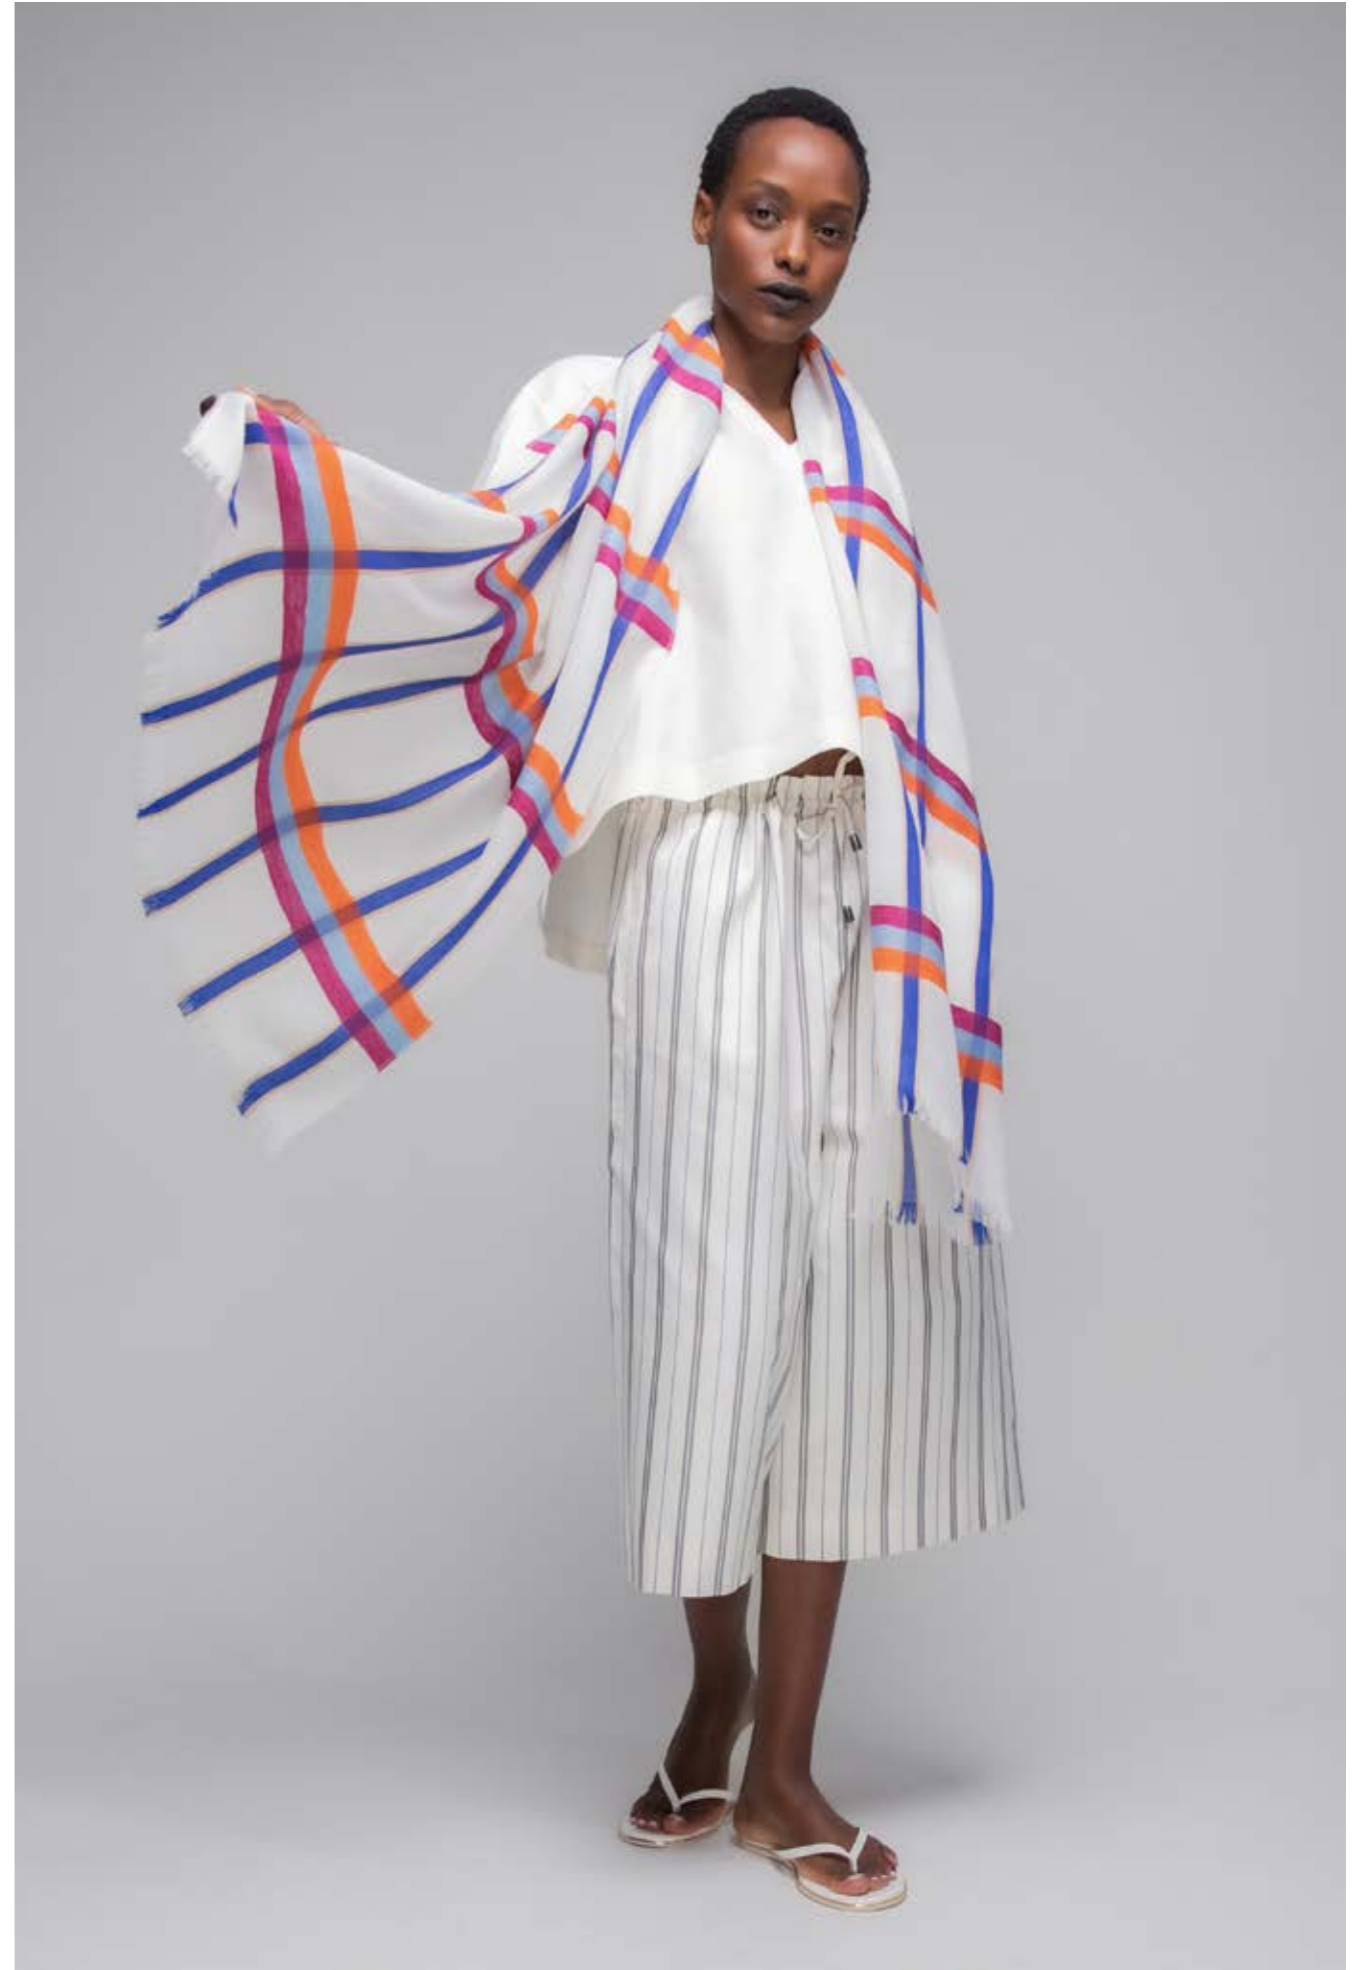

WD1732
RIBBON CHECK SCARF

100% Extra Fine Merino Wool
190cm x 70cm (75" x 28")

RU7030
Ecru Multi

RU7031
Navy Multi