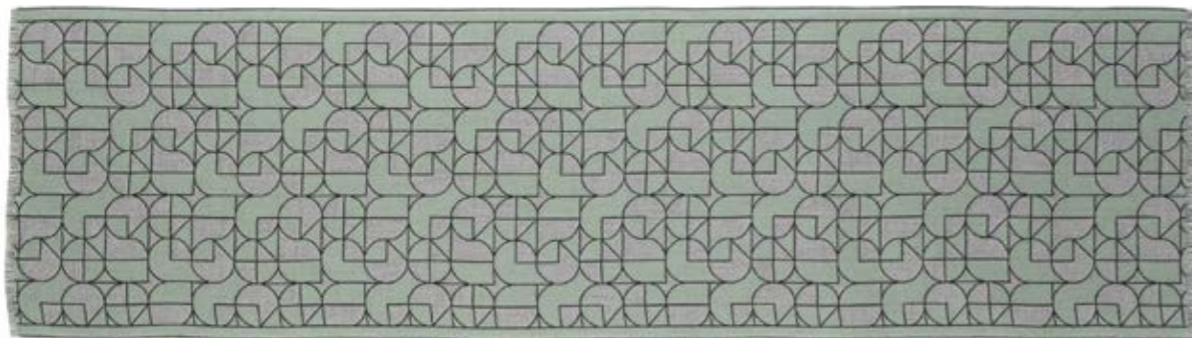

100% Cashmere  
180cm x 70cm (71" x 28")

RU7035  
Blue

RU7036  
Green

WA1656  
JOHNSTONS OF ELGIN COLOUR BLOCK SQUARE

100% Cashmere  
140cm x 140cm (55" x 55")

RU6968  
Camel

RU6966  
Navy

WA1662  
JOHNSTONS OF ELGIN LINK SCARF

100% Cashmere  
190cm x 70cm (75" x 28")

RU6970  
Navy

RU6969  
Camel

WB2128  
RIBBON STRIPE SCARF

65% Extra Fine Merino Wool /  
25% Cashmere / 10% Silk  
190cm x 70cm (75" x 28")

RU7022  
Ecru Multi

RU7023  
Navy Multi

WB2024  
GRAPHIC GEOMETRIC SCARF

70% Cashmere / 30% Silk  
180cm x 50cm (71" x 20")

RU7026  
Soft Green

RU7027  
Hibiscus

**WB1837**  
**OMBRE / PLAIN SCARF**

75% Cashmere / 25% Silk  
 180cm x 50cm (71" x 20")

RU7019  
 Navy

RU7020  
 Hibiscus

**WB1924**  
**CONTRAST BORDER SQUARE**

68% Extra Fine Merino Wool /  
21% Cashmere / 11% Silk  
90cm x 90cm (35" x 35")

RU7034  
Bright Blue

RU7033  
Light Blue

WB2073  
CHECK BORDER SQUARE